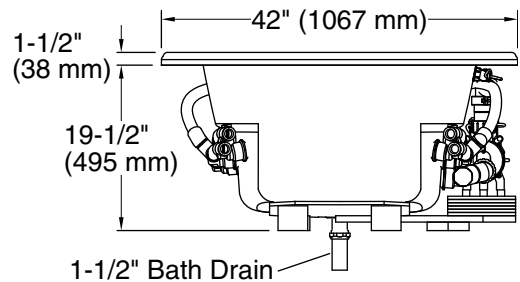

■ Recommended faucet area

### Technical Information

All product dimensions are nominal.

Installation: Drop-in

Drain location: End

Basin area, bottom: 55-1/4" x 23-1/2" (1403 mm x 597 mm)

Basin area, top: 64-1/2" x 32" (1638 mm x 813 mm)