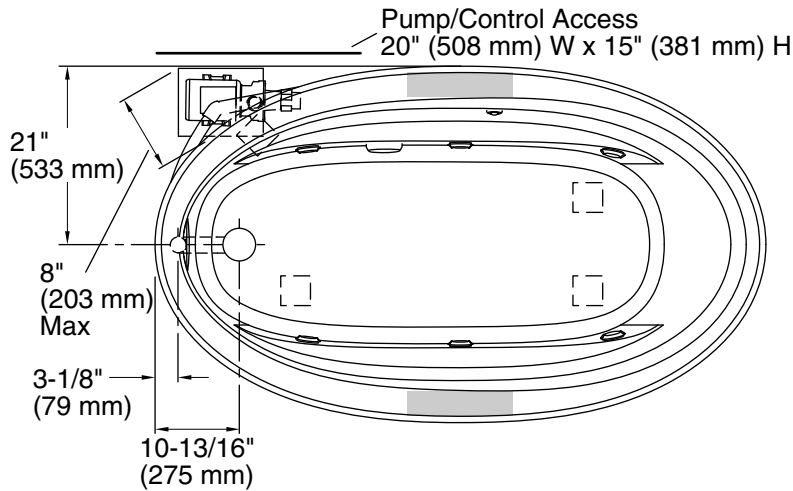

### Available Colors/Finishes

*Color tiles intended for reference only.*

Color	Code	Description
-------	------	-------------

	0	White
	96	Biscuit

No change in measurements if connected with drain illustrated. (K-11677)

■ Recommended faucet area

### Technical Information

All product dimensions are nominal.

Installation: Drop-in

Drain location: End

Basin area, bottom: 55-1/4" x 23-1/2" (1403 mm x 597 mm)

Basin area, top: 64-1/2" x 32" (1638 mm x 813 mm)