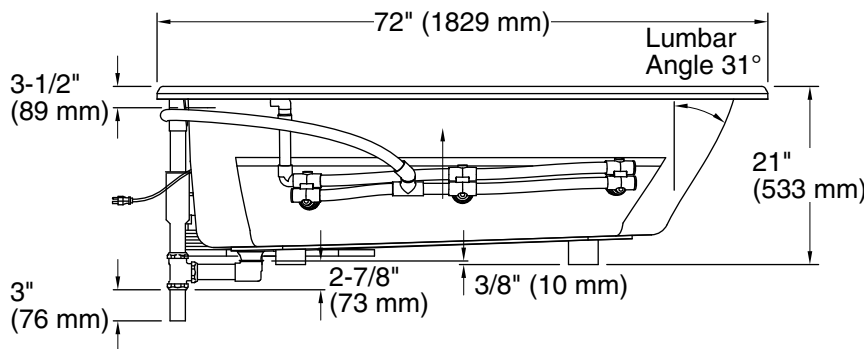

■ Recommended faucet area

### Technical Information

All product dimensions are nominal.

Installation: Drop-in

Drain location: End

Basin area, bottom: 55-1/4" x 23-1/2" (1403 mm x 597 mm)

Basin area, top: 64-1/2" x 32" (1638 mm x 813 mm)