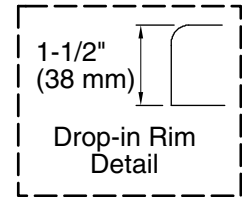

### Available Colors/Finishes

*Color tiles intended for reference only.*

Color	Code	Description
-------	------	-------------

	0	White
	96	Biscuit

No change in measurements if connected with drain illustrated. (K-11677)

■ Recommended faucet area

### Technical Information

All product dimensions are nominal.

Installation: Drop-in

Drain location: End

Basin area, bottom: 55-1/4" x 23-1/2" (1403 mm x 597 mm)

Basin area, top: 64-1/2" x 32" (1638 mm x 813 mm)